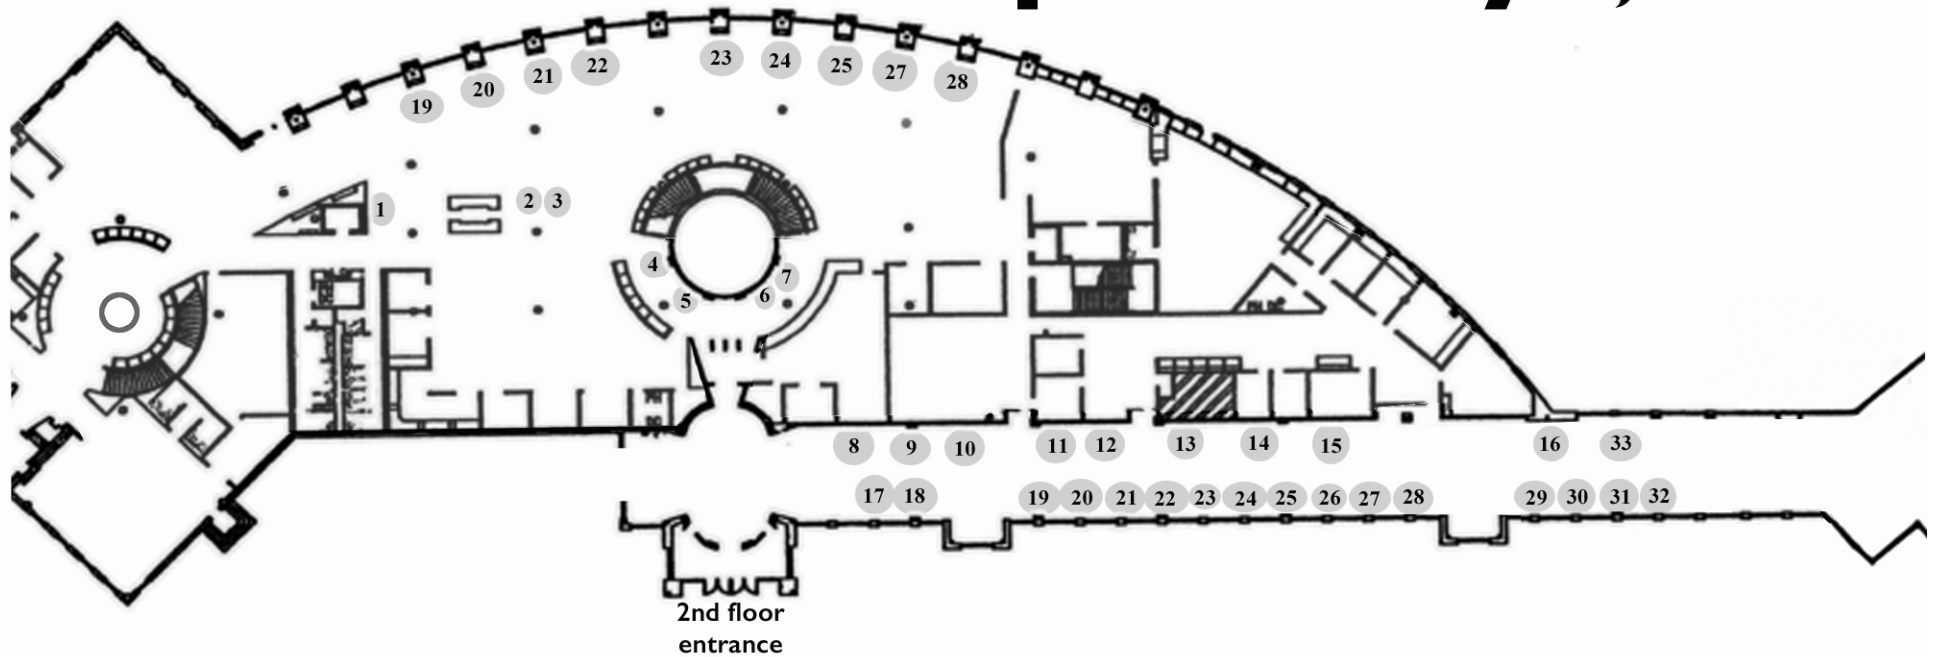

Elementary Art in the Library & Link

April 13 - May 3, 2017

2017 Map for Adams 12 Elementary Art Exhibit

The numbers on the map mark the display locations for each elementary school listed below:

1 - Cotton Creek	8 - Stukey	15 - Malley	22 - Hulstrom	28 - Federal Heights
2 - Hunters Glen	9 - STEM Lab	16 - Eagleview	23 - STEM Launch	29 - North Mor
3 - North Star	10 - Westview	17 - McElwain	24 - Coronado Hills	30 - Meridian
4 - Cherry Drive	11 - Coyote Ridge	18 - Westgate	25 - Studio School	31 - Skyview
5 - Arapahoe Ridge	12 - Prairie Hills	19 - Centennial	26 - Stellar	32 - Glacier Peak
6 - Woodglen	13 - Silver Creek	20 - Thornton	27 - Riverdale	33 - Tarver
7 - Rocky Mountain	14 - Leroy Drive	21 - Mountain View		

at Front Range Community College
3705 West 112th Avenue, Westminster